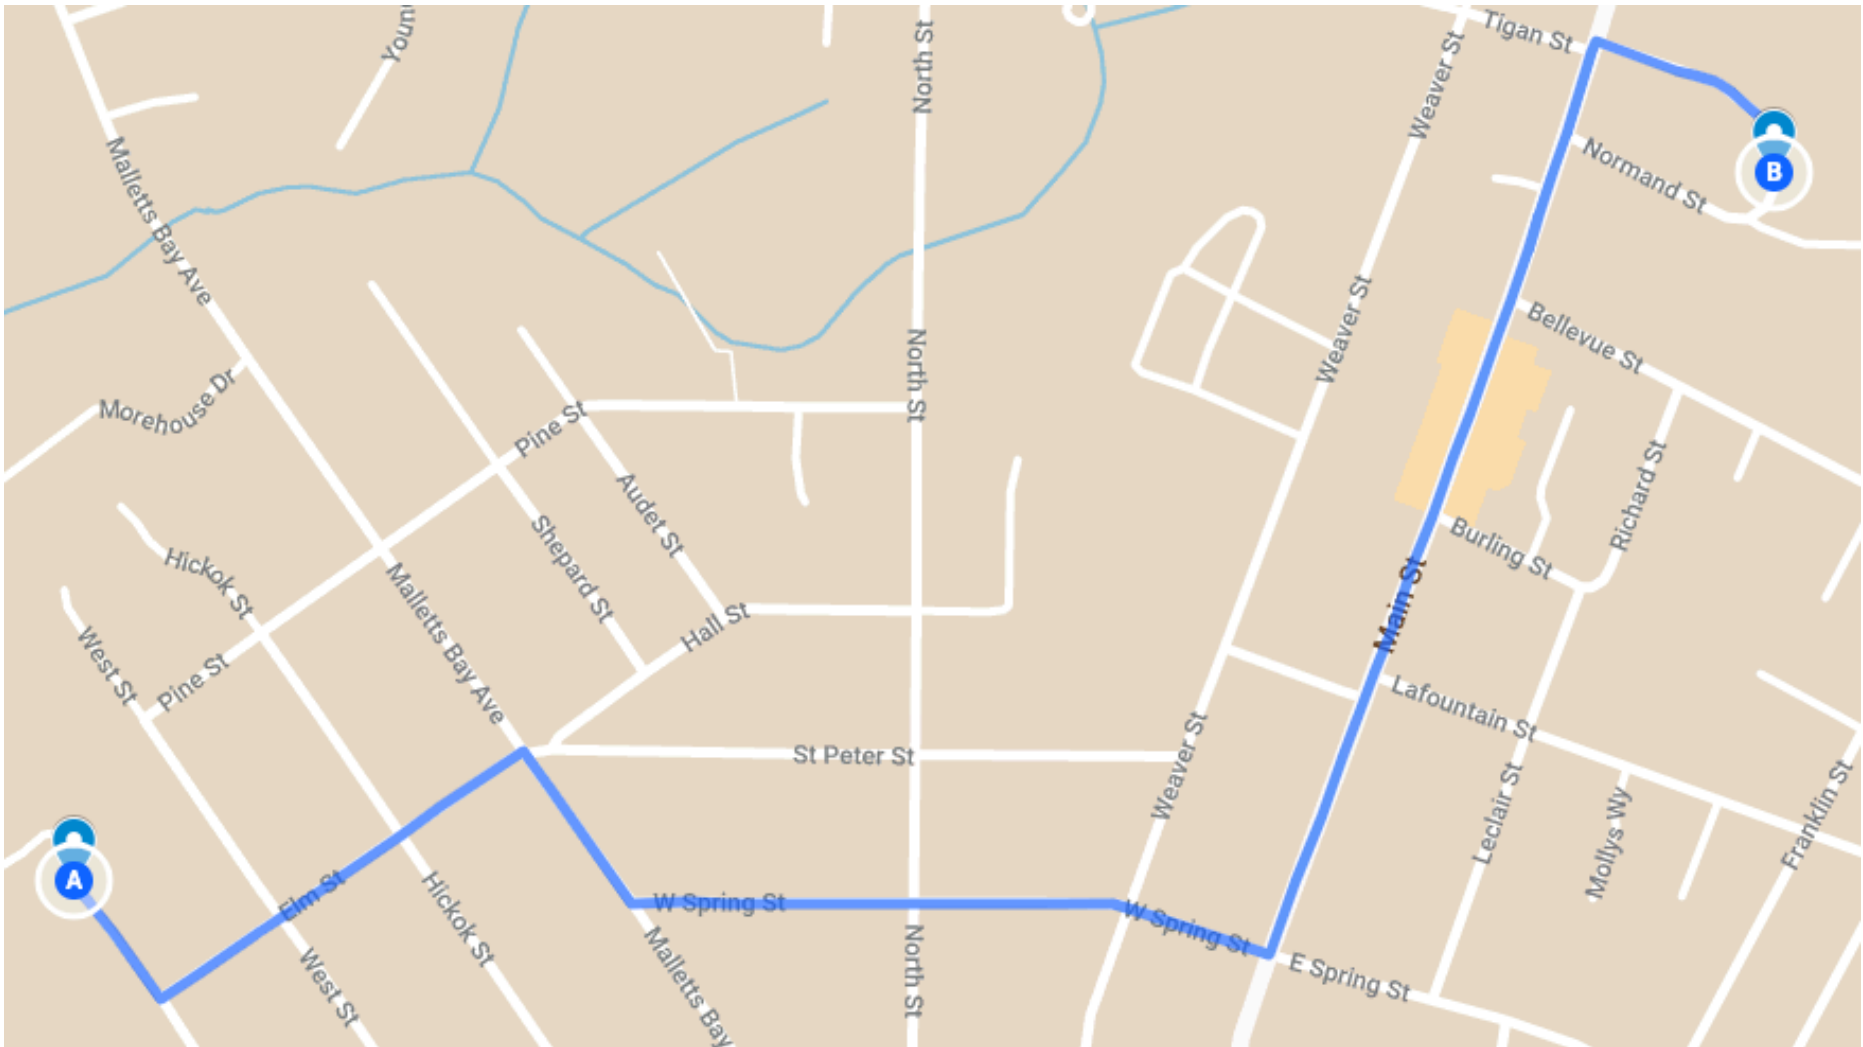

AFTERNOON

BUS ROUTE

2

	Stop Name	Arrival
A	Sammy's Quick Stop	3:33
B	Landry Park	3:36
C	Dufresne Drive	3:40
D	Pine Grove Terrace	3:45

WSD Bus Route 3

Bus Driver: Hussain

Updated 1.15.2025

Morning

A	Elm Street	7:30 AM and 7:55AM
B	Winooski School District	7:45 AM and 8:05 AM

AFTERNOON

	Stop Name	Arrival
B	Elm Street	3:15
F	Chick's Market	3:20

WSD Bus Route 4

Bus Driver: Ali

Morning

A	Abenaki Way & Winooski Falls Way	7:30 AM 7:50 AM
B	Chick's Market	7:35 AM 7:55 AM
C	Winooski School District	7:45 AM 8:05 AM

Updated 1.15.2025

AFTERNOON

	Stop Name	Arrival
A	Leclair Street & Lafountain Street	3:15
B	Park Street & Lafountain Street	3:20
C	Bernard Street & Lafountain Street	3:25
D	Abenaki Way & Winooski Falls Way	3:30
E	O'Brien Community Center	3:35
G	Laundromat 99	3:38

Morning

A	Laundromat 99	7:00AM & 7:55 AM
B	Pine Grove Terrace Cul De Sac	7:08 AM
C	Dufresne Drive Cul De Sac	7:12 AM
D	Landry Park	7:15 AM & 8:00 AM
E	Sammy's Quick Stop	7:18 AM
F	O'Brien Community Center	7:20 AM
G	Bernard Street & Lafountain Street	7:25 AM & 8:05 AM
H	Park Street & Lafountain Street	7:35 AM & 8:08 AM
I	Leclair Street & Lafountain Street	7:40AM
J	Winooski School District	7:45 AM & 8:10 AM