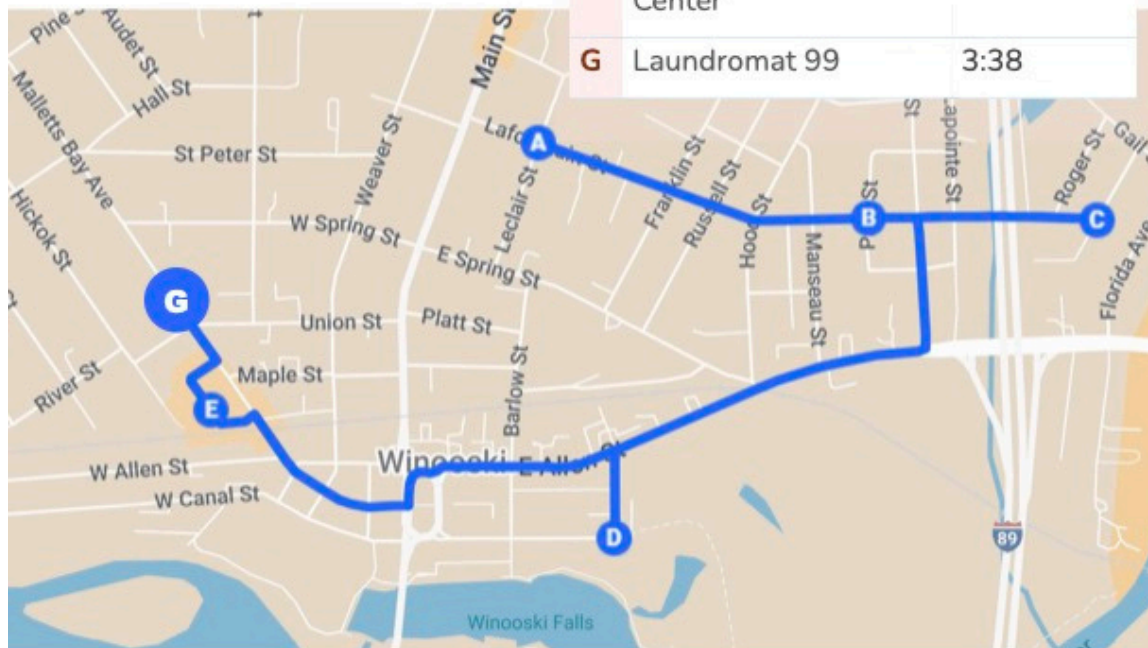

AFTERNOON

BUS ROUTE

2

	Stop Name	Arrival
A	Sammy's Quick Stop	3:33
B	Landry Park	3:36
C	Dufresne Drive	3:40
D	Pine Grove Terrace	3:45

WSD Bus Route 3

Bus Driver: Hussain

Updated 1.15.2025

Morning

A	Elm Street	7:30 AM and 7:55AM
B	Winooski School District	7:45 AM and 8:05 AM

AFTERNOON

	Stop Name	Arrival
B	Elm Street	3:15
F	Chick's Market	3:20

WSD Bus Route 4

Bus Driver: Ali

Morning

A	Abenaki Way & Winooski Falls Way	7:30 AM 7:50 AM
B	Chick's Market	7:35 AM 7:55 AM
C	Winooski School District	7:45 AM 8:05 AM

Updated 1.15.2025

AFTERNOON

	Stop Name	Arrival
A	Leclair Street & Lafountain Street	3:15
B	Park Street & Lafountain Street	3:20
C	Bernard Street & Lafountain Street	3:25
D	Abenaki Way & Winooski Falls Way	3:30
E	O'Brien Community Center	3:35
G	Laundromat 99	3:38

Morning

A	Laundromat 99	7:00AM & 7:55 AM
B	Pine Grove Terrace Cul De Sac	7:08 AM
C	Dufresne Drive Cul De Sac	7:12 AM
D	Landry Park	7:15 AM & 8:00 AM
E	Sammy's Quick Stop	7:18 AM
F	O'Brien Community Center	7:20 AM
G	Bernard Street & Lafountain Street	7:25 AM & 8:05 AM
H	Park Street & Lafountain Street	7:35 AM & 8:08 AM
I	Leclair Street & Lafountain Street	7:40AM
J	Winooski School District	7:45 AM & 8:10 AM