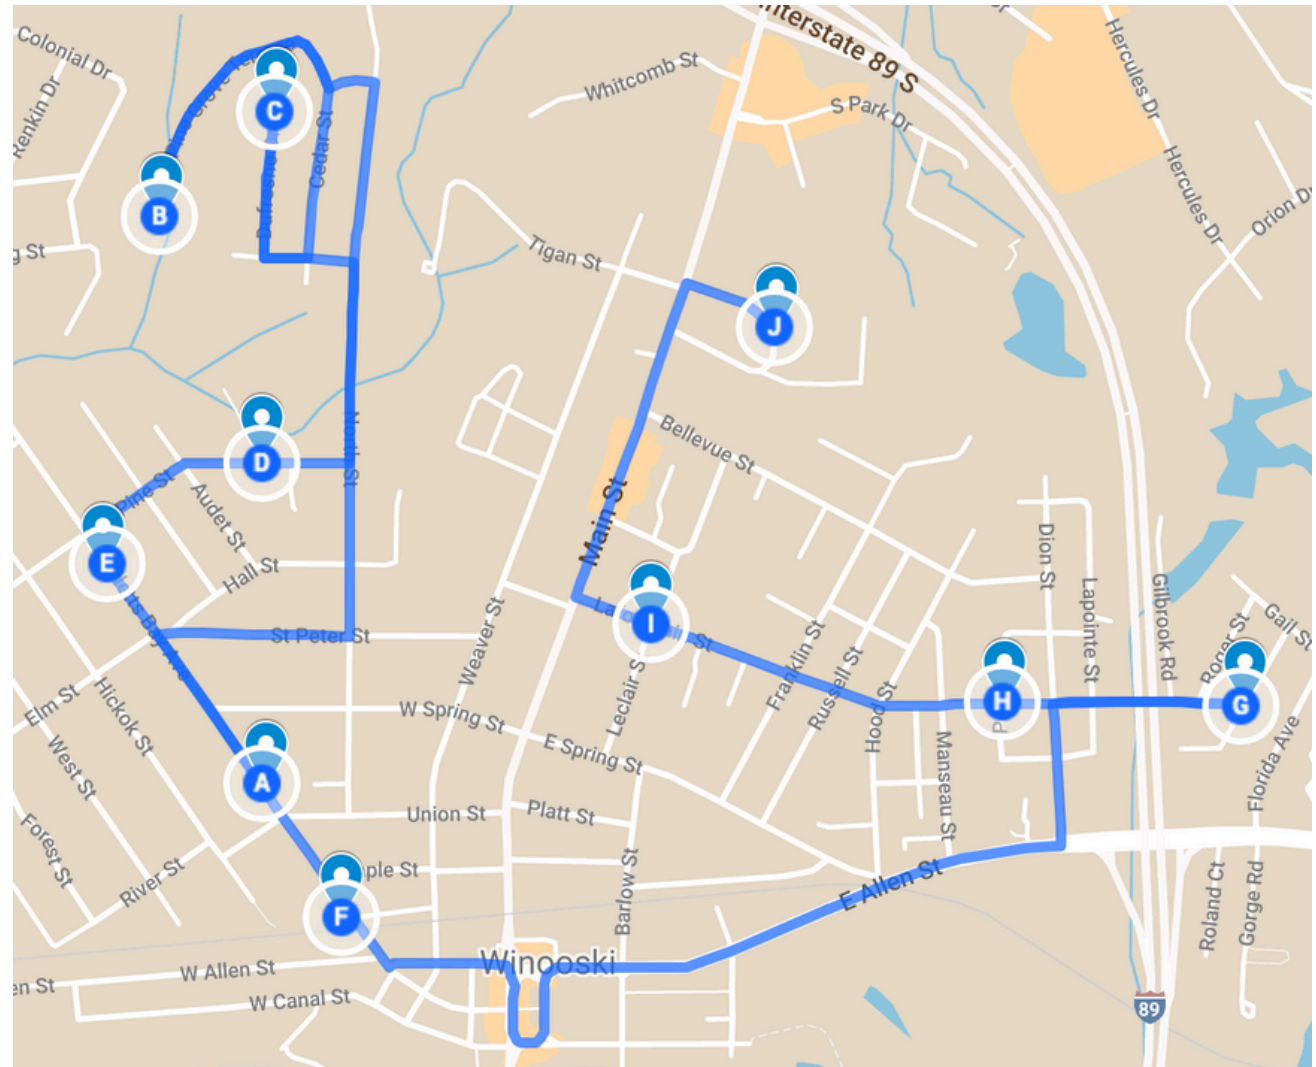

Morning

A	Laundromat 99	7:00AM & 7:55 AM
B	Pine Grove Terrace Cul De Sac	7:08 AM
C	Dufresne Drive Cul De Sac	7:12 AM
D	Landry Park	7:15 AM & 8:00 AM
E	Sammy's Quick Stop	7:18 AM
F	O'Brien Community Center	7:20 AM
G	Bernard Street & Lafountain Street	7:25 AM & 8:05 AM
H	Park Street & Lafountain Street	7:35 AM & 8:08 AM
I	Leclair Street & Lafountain Street	7:40AM
J	Winooski School District	7:45 AM & 8:10 AM

WINOOSKI SCHOOLS
We are the future.

WSD Bus Route 5 Bus Driver: Govinda

Updated 1.15.2025