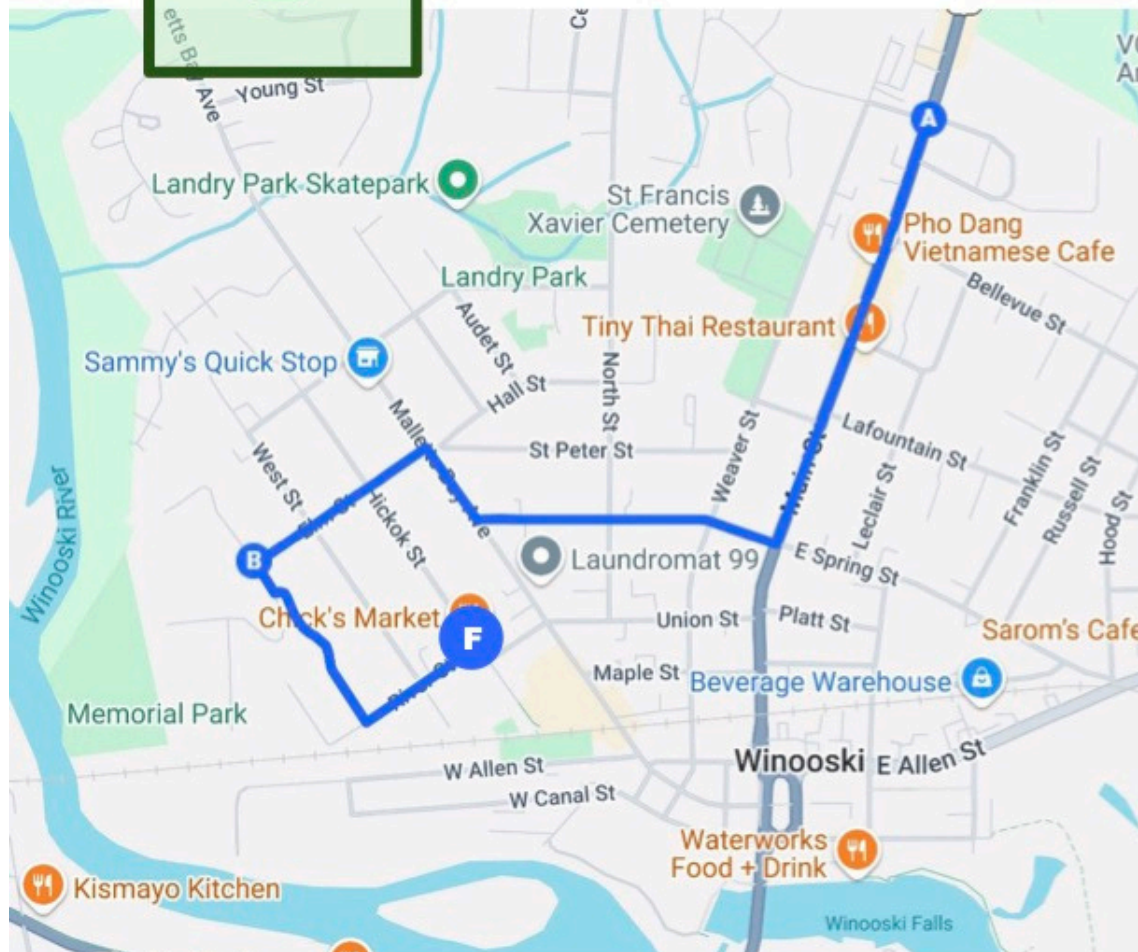

AFTERNOON

BUS ROUTE

2

	Stop Name	Arrival
A	Sammy's Quick Stop	3:33
B	Landry Park	3:36
C	Dufresne Drive	3:40
D	Pine Grove Terrace	3:45

WSD Bus Route 3

Bus Driver: Hussain

Updated 1.15.2025

Morning

A	Elm Street	7:30 AM and 7:55AM
B	Winooski School District	7:45 AM and 8:05 AM

AFTERNOON

	Stop Name	Arrival
B	Elm Street	3:15
F	Chick's Market	3:20

WSD Bus Route 4

Bus Driver: Ali

Morning

A	Abenaki Way & Winooski Falls Way	7:30 AM 7:50 AM
B	Chick's Market	7:35 AM 7:55 AM
C	Winooski School District	7:45 AM 8:05 AM

Updated 1.15.2025

AFTERNOON

	Stop Name	Arrival
A	Leclair Street & Lafountain Street	3:15
B	Park Street & Lafountain Street	3:20
C	Bernard Street & Lafountain Street	3:25
D	Abenaki Way & Winooski Falls Way	3:30
E	O'Brien Community Center	3:35
G	Laundromat 99	3:38

Morning

A	Laundromat 99	7:00AM & 7:55 AM
B	Pine Grove Terrace Cul De Sac	7:08 AM
C	Dufresne Drive Cul De Sac	7:12 AM
D	Landry Park	7:15 AM & 8:00 AM
E	Sammy's Quick Stop	7:18 AM
F	O'Brien Community Center	7:20 AM
G	Bernard Street & Lafountain Street	7:25 AM & 8:05 AM
H	Park Street & Lafountain Street	7:35 AM & 8:08 AM
I	Leclair Street & Lafountain Street	7:40AM
J	Winooski School District	7:45 AM & 8:10 AM