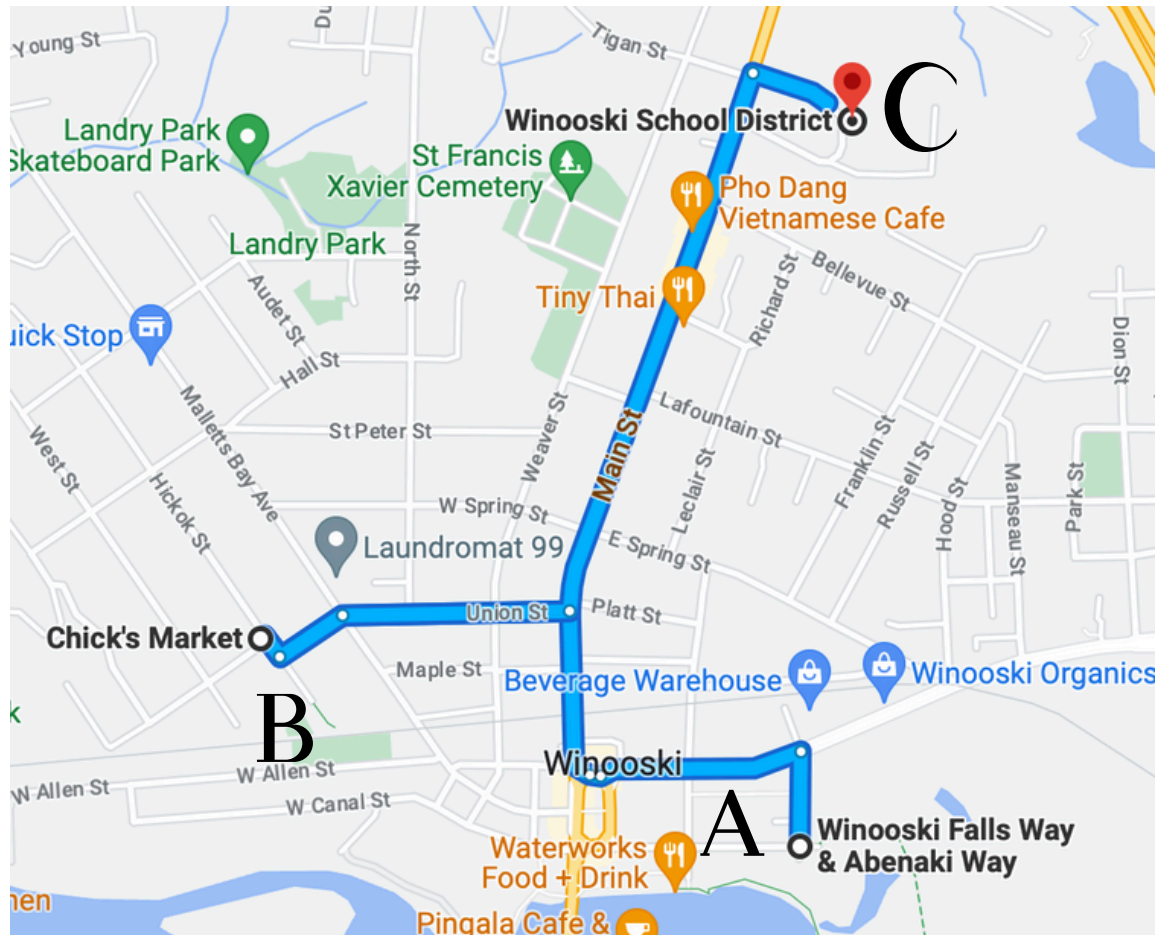

AFTERNOON

BUS ROUTE

2

	Stop Name	Arrival
A	Sammy's Quick Stop	3:33
B	Landry Park	3:36
C	Dufresne Drive	3:40
D	Pine Grove Terrace	3:45

WSD Bus Route 3

Bus Driver: Hussain

Updated 1.15.2025

Morning

A	Elm Street	7:30 AM and 7:55AM
B	Winooski School District	7:45 AM and 8:05 AM

AFTERNOON

	Stop Name	Arrival
B	Elm Street	3:15
F	Chick's Market	3:20

WSD Bus Route 4

Bus Driver: Ali

Morning

A	Abenaki Way & Winooski Falls Way	7:30 AM 7:50 AM
B	Chick's Market	7:35 AM 7:55 AM
C	Winooski School District	7:45 AM 8:05 AM

Updated 1.15.2025

AFTERNOON

	Stop Name	Arrival
A	Leclair Street & Lafountain Street	3:15
B	Park Street & Lafountain Street	3:20
C	Bernard Street & Lafountain Street	3:25
D	Abenaki Way & Winooski Falls Way	3:30
E	O'Brien Community Center	3:35
G	Laundromat 99	3:38

Morning

A	Laundromat 99	7:00AM & 7:55 AM
B	Pine Grove Terrace Cul De Sac	7:08 AM
C	Dufresne Drive Cul De Sac	7:12 AM
D	Landry Park	7:15 AM & 8:00 AM
E	Sammy's Quick Stop	7:18 AM
F	O'Brien Community Center	7:20 AM
G	Bernard Street & Lafountain Street	7:25 AM & 8:05 AM
H	Park Street & Lafountain Street	7:35 AM & 8:08 AM
I	Leclair Street & Lafountain Street	7:40AM
J	Winooski School District	7:45 AM & 8:10 AM