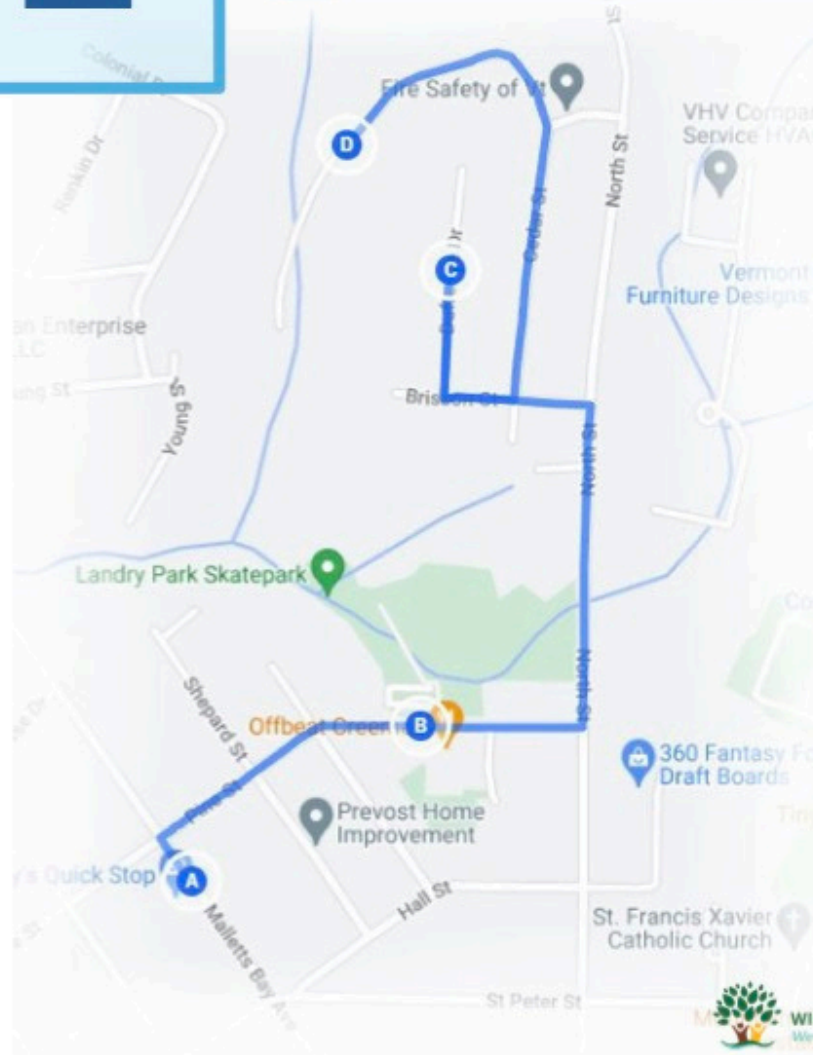

AFTERNOON

BUS ROUTE

2

	Stop Name	Arrival
A	Sammy's Quick Stop	3:33
B	Landry Park	3:36
C	Dufresne Drive	3:40
D	Pine Grove Terrace	3:45

WSD Bus Route 3

Bus Driver: Hussain

Updated 1.15.2025

Morning

A	Elm Street	7:30 AM and 7:55AM
B	Winooski School District	7:45 AM and 8:05 AM

AFTERNOON

	Stop Name	Arrival
B	Elm Street	3:15
F	Chick's Market	3:20

WSD Bus Route 4

Bus Driver: Ali

Morning

A	Abenaki Way & Winooski Falls Way	7:30 AM 7:50 AM
B	Chick's Market	7:35 AM 7:55 AM
C	Winooski School District	7:45 AM 8:05 AM

Updated 1.15.2025

AFTERNOON

	Stop Name	Arrival
A	Leclair Street & Lafountain Street	3:15
B	Park Street & Lafountain Street	3:20
C	Bernard Street & Lafountain Street	3:25
D	Abenaki Way & Winooski Falls Way	3:30
E	O'Brien Community Center	3:35
G	Laundromat 99	3:38

Morning

A	Laundromat 99	7:00AM & 7:55 AM
B	Pine Grove Terrace Cul De Sac	7:08 AM
C	Dufresne Drive Cul De Sac	7:12 AM
D	Landry Park	7:15 AM & 8:00 AM
E	Sammy's Quick Stop	7:18 AM
F	O'Brien Community Center	7:20 AM
G	Bernard Street & Lafountain Street	7:25 AM & 8:05 AM
H	Park Street & Lafountain Street	7:35 AM & 8:08 AM
I	Leclair Street & Lafountain Street	7:40AM
J	Winooski School District	7:45 AM & 8:10 AM